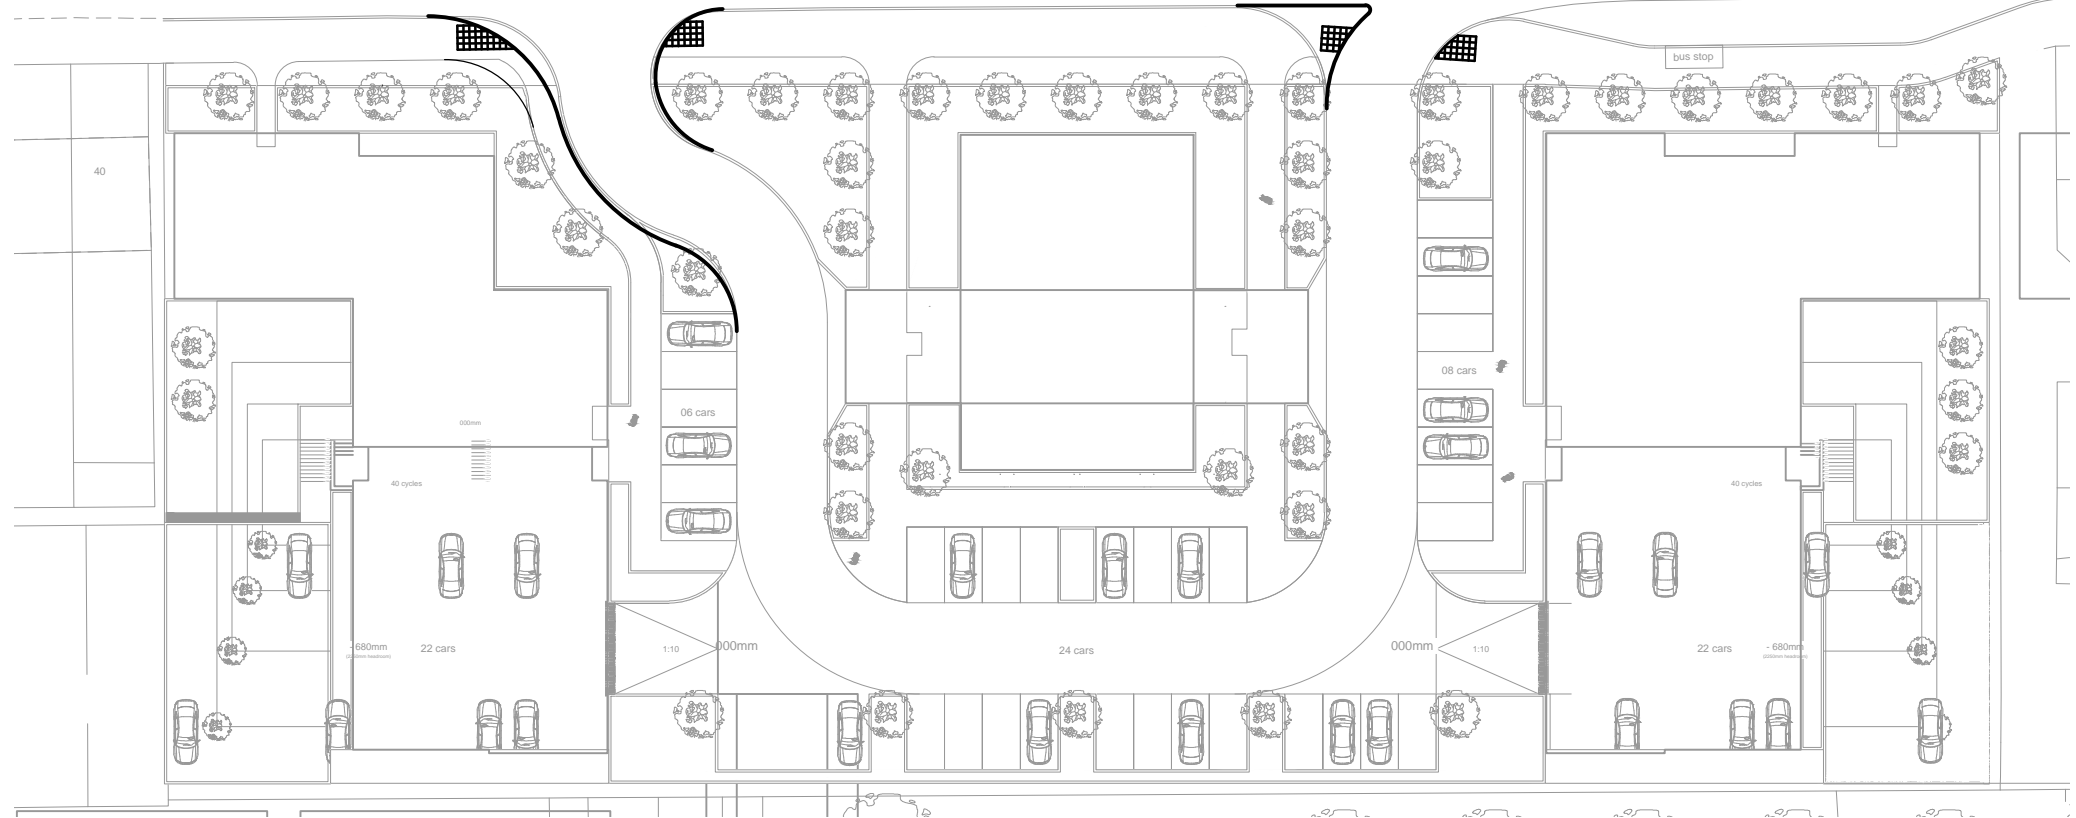

FAIRFAX DRIVE

16.8m

n o r t h

84 North Street
Guildford
Surrey
GU1 4AU
T: 01483 531 300

Golden Cross House
8 Duncannon Street
London
WC2N 4JF
T: 020 7031 8141

www.motion.co.uk

Project:
Fairfax Drive, Southend-on-Sea

Title:
Proposed Arrangement

Scale: 1:500 (@ A4)

Drawing:
170429-05

Revision:
C